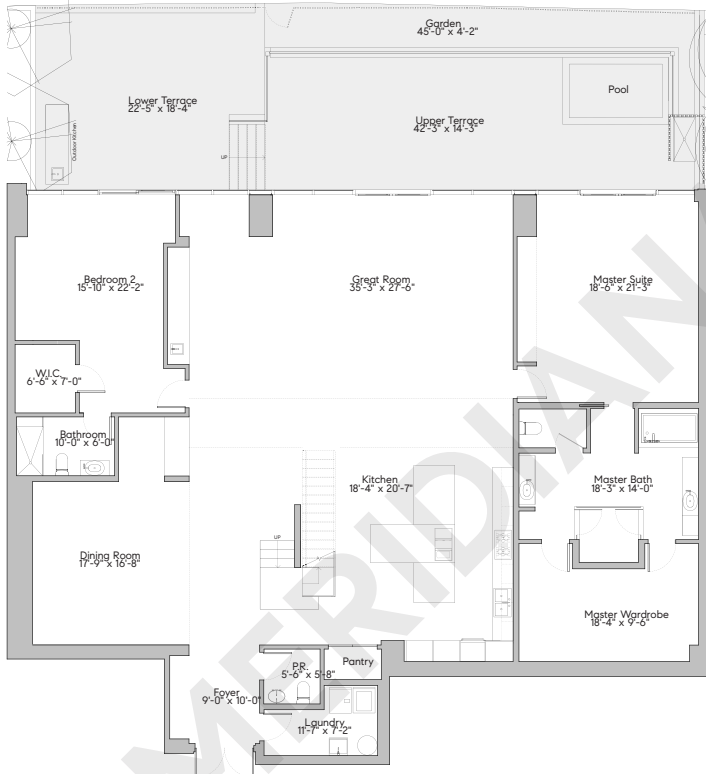

Ritz Carlton Residences Miami Beach

4701 N Meridian Avenue
Mid-Beach, Miami Beach

TheMeridianAdvisors.com
305.537.6795

Closing Homes, Opening Doors

Floor Plan L1 Residence 107

4 Bedrooms	Area	Sq. Ft.	Sq. M.
5.5 Bathrooms	Int.	5,480	509
1 Media Room	Ext.	1,318	122
	Total	6,798	631

Level 1

Level 2