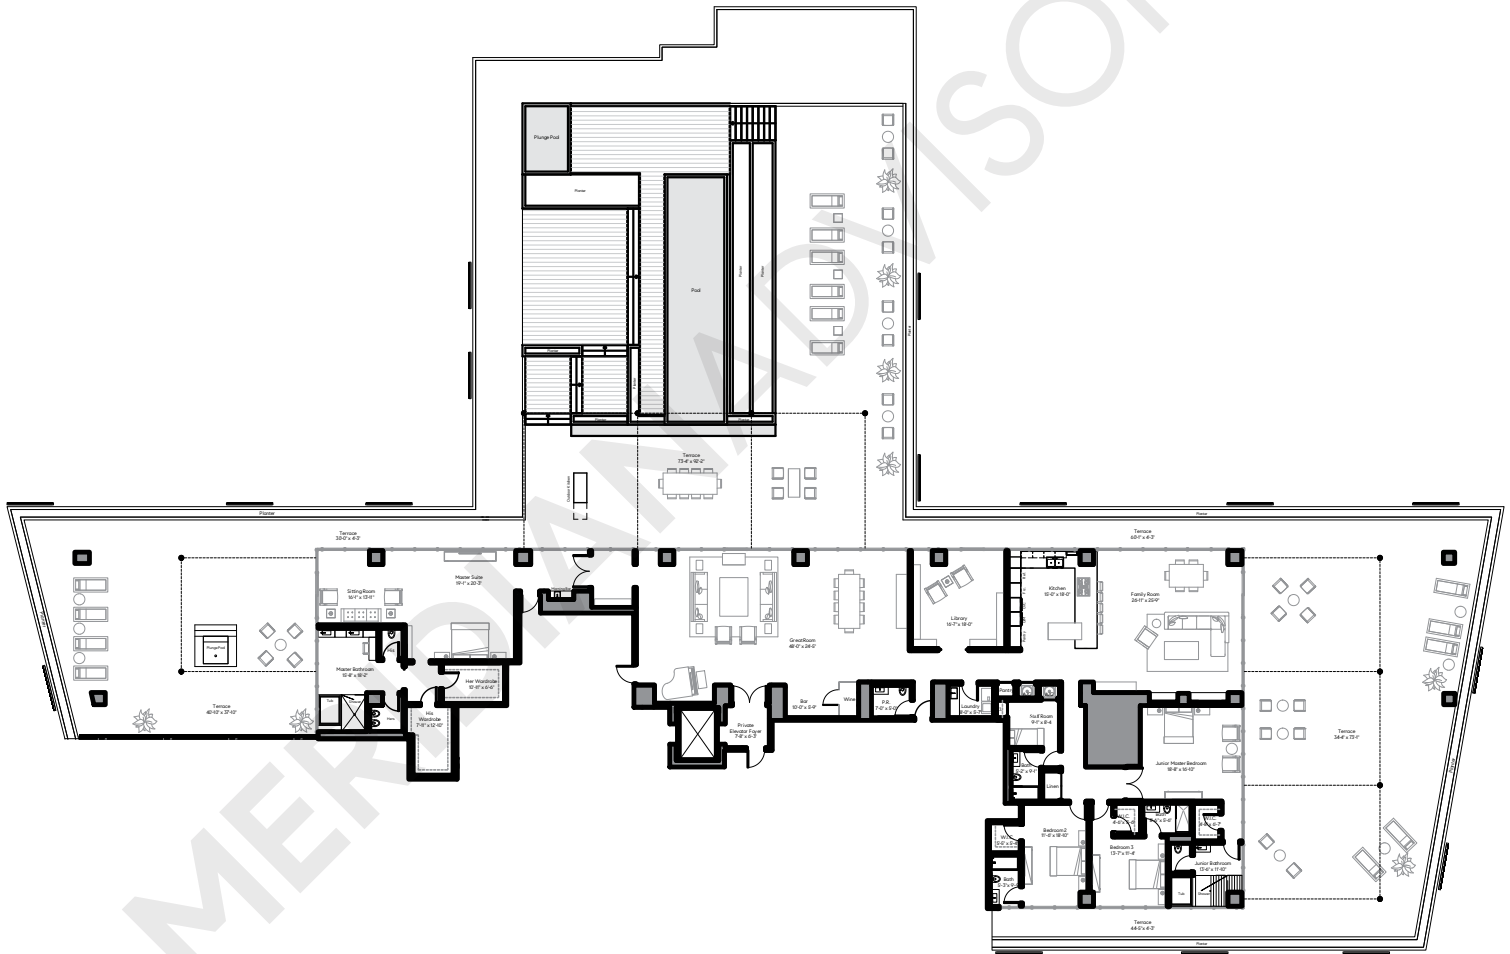

# Ritz Carlton Residences Miami Beach

4701 N Meridian Avenue  
Mid-Beach, Miami Beach

TheMeridianAdvisors.com  
305.537.6795

Closing Homes, Opening Doors

## Floor Plan PH4

Residences PH12

4 Bedrooms	Area	Sq. Ft.	Sq. M.
5.5 Bathrooms	Int.	6,332	588
1 Library	Ext.	8,578	797
	Total	14,910	1,385

All dimensions are approximate and all floor plans and development plans are subject to change without notice.